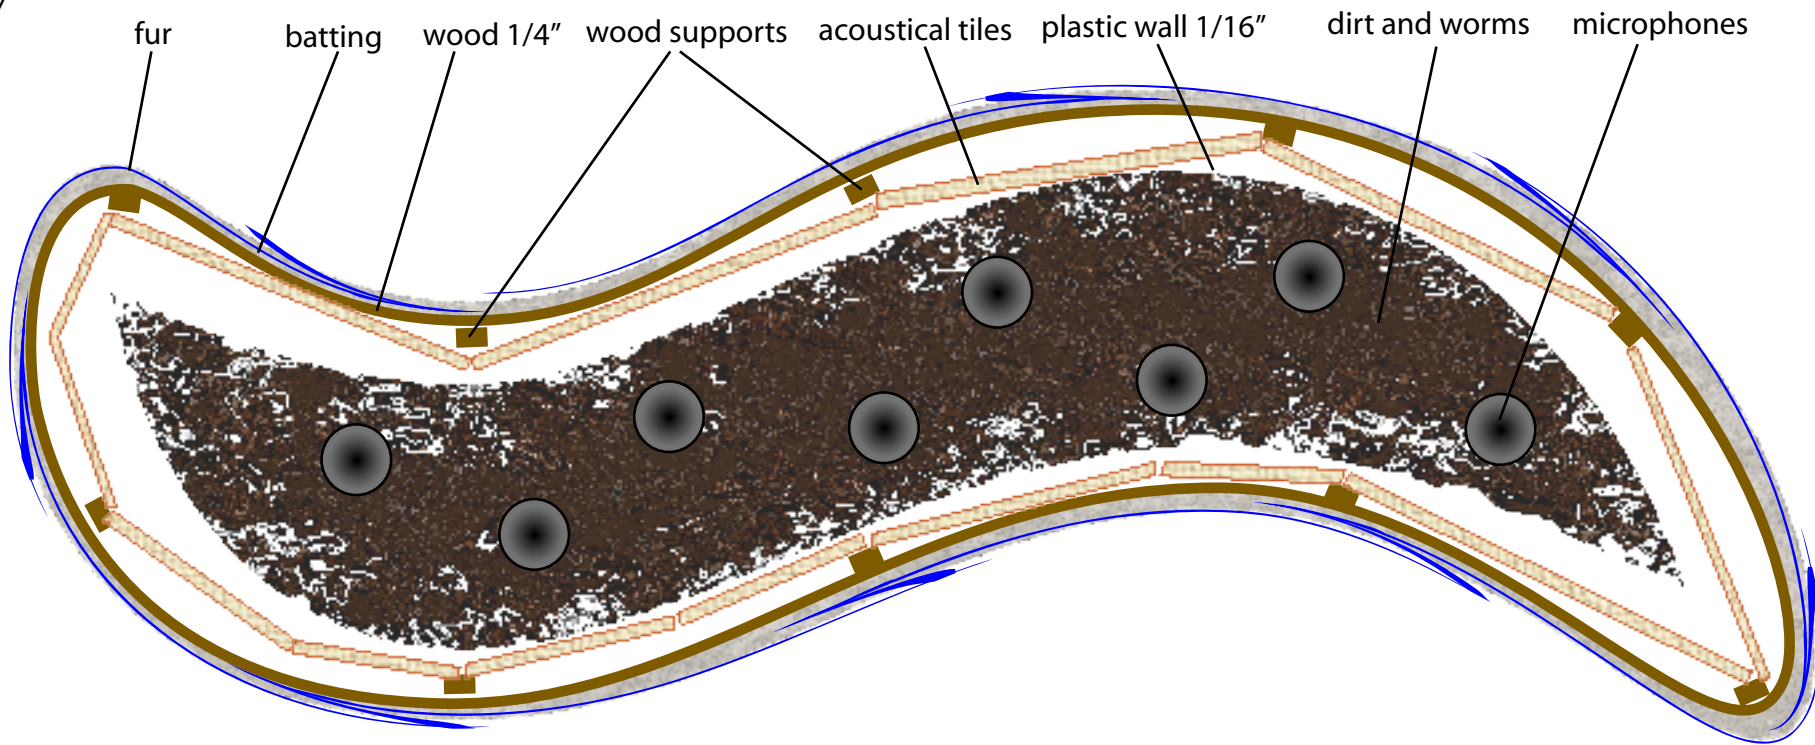

Intraterrestrial Soundings worm box

54" inches long

top view

side view